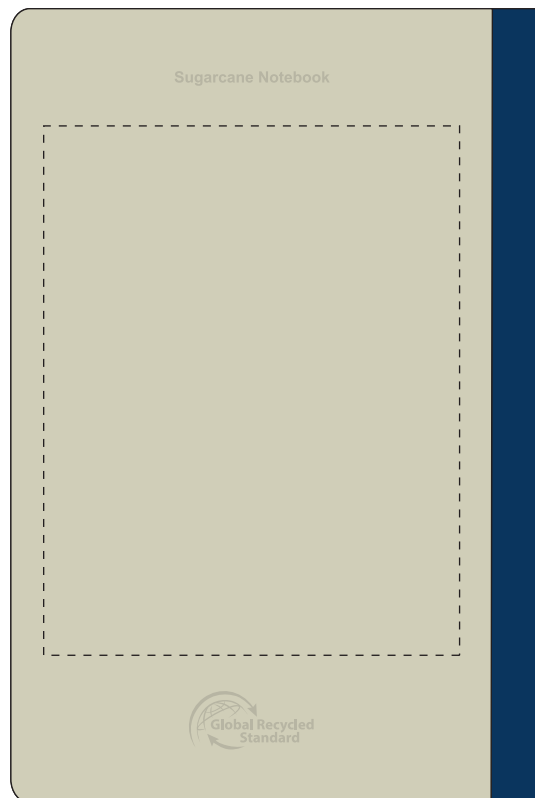

Your Ref:	Quantity:	Product Code: QS1690
Our Ref:	Version: 1	Product Colour: NAVY BLUE

PRINTING CONCERNS:**PRODUCT INFO:**

We stock this item in the following colours

**PANTONE REFERENCE(S)**

● Colour 1

ARTWORK SCALE 50%

Product Image for visualisation
- colours may vary

- CENTRED TO PRINT AREA
- CENTRED TO NOTEBOOK

The dashed line is to demonstrate print area and will not appear on your printed item

PLEASE NOTE:

- All colours including print and product are for visual purposes only and should not be regarded as the actual colour of the product and print.
- Some products may vary from batch to batch and may differ from previous orders.
- The colour and texture of a product can also have an effect on the final print colour.
- By approving this order we accept that you understand these terms.

To proceed, please approve visual via the online system.

ARTWORK SCALE 100%

Max print area: 110mm x 180mm